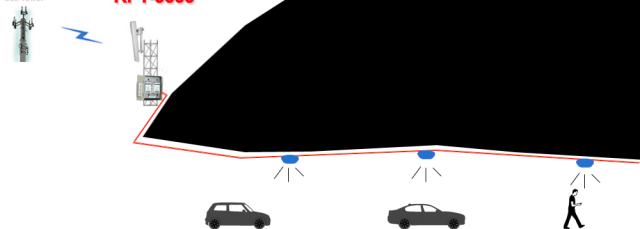

Cell Tower

RPT-9000

RPT-9000 Solution for repeating cellular CDMA , GSM, 3G, 4G or LTE service to tunnels with limited or no reception

[www.xpandacell.com](http://www.xpandacell.com)

Toll Free (USA): 1-888-785-7393