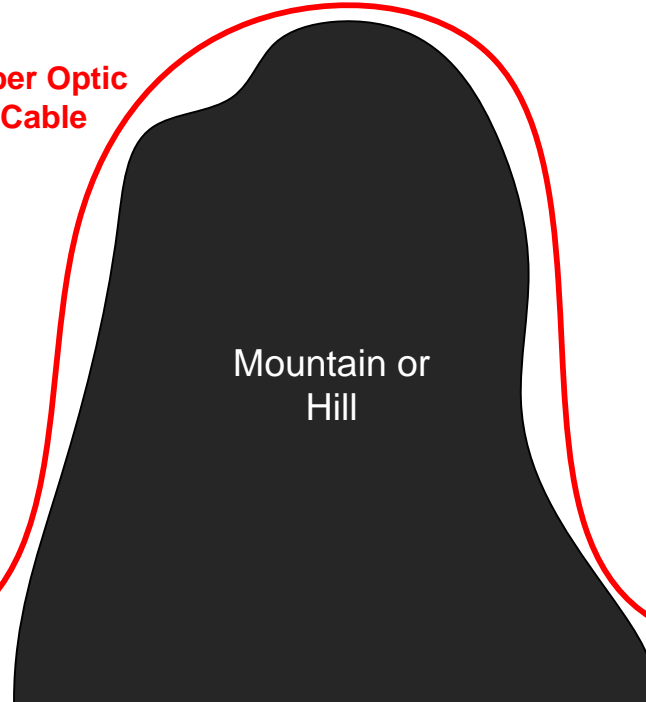

Cellular Tower
GSM or CDMA

Fiber Optic Cable

Mountain or Hill

RPT-9000 and FPT-5000 Fiber Optic Repeater for Antenna Extension around a mountain or hill