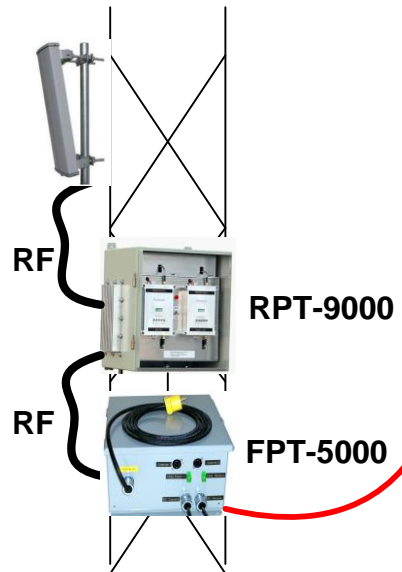

Cellular Tower
GSM or CDMA

Fiber Optic Cable

Mountain or Hill

RPT-9000 and FPT-5000 Fiber Optic Repeater for Antenna Extension around a mountain or hill