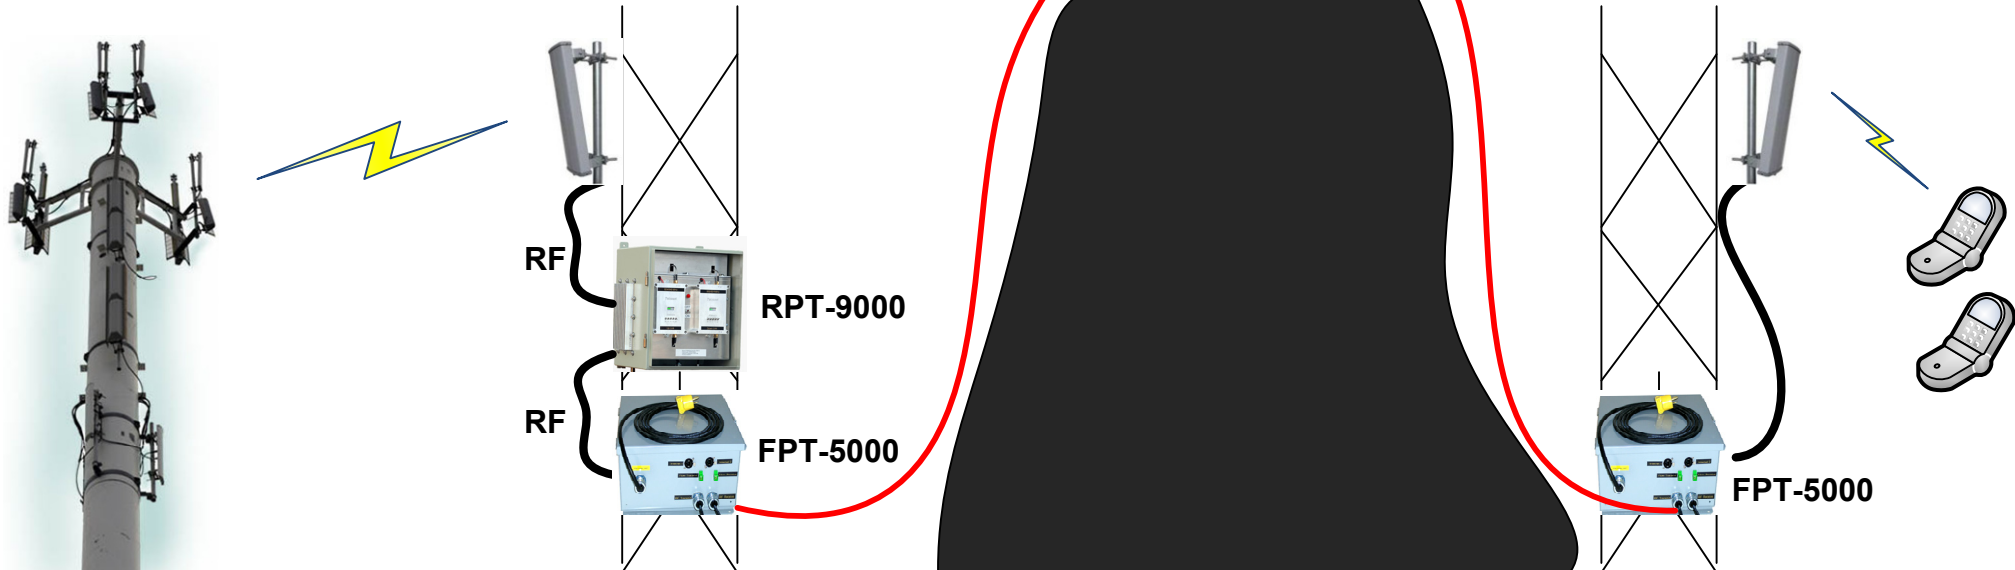

Cellular Tower
GSM or CDMA

FPT-5000 Fiber Optic Repeater for Antenna Extension